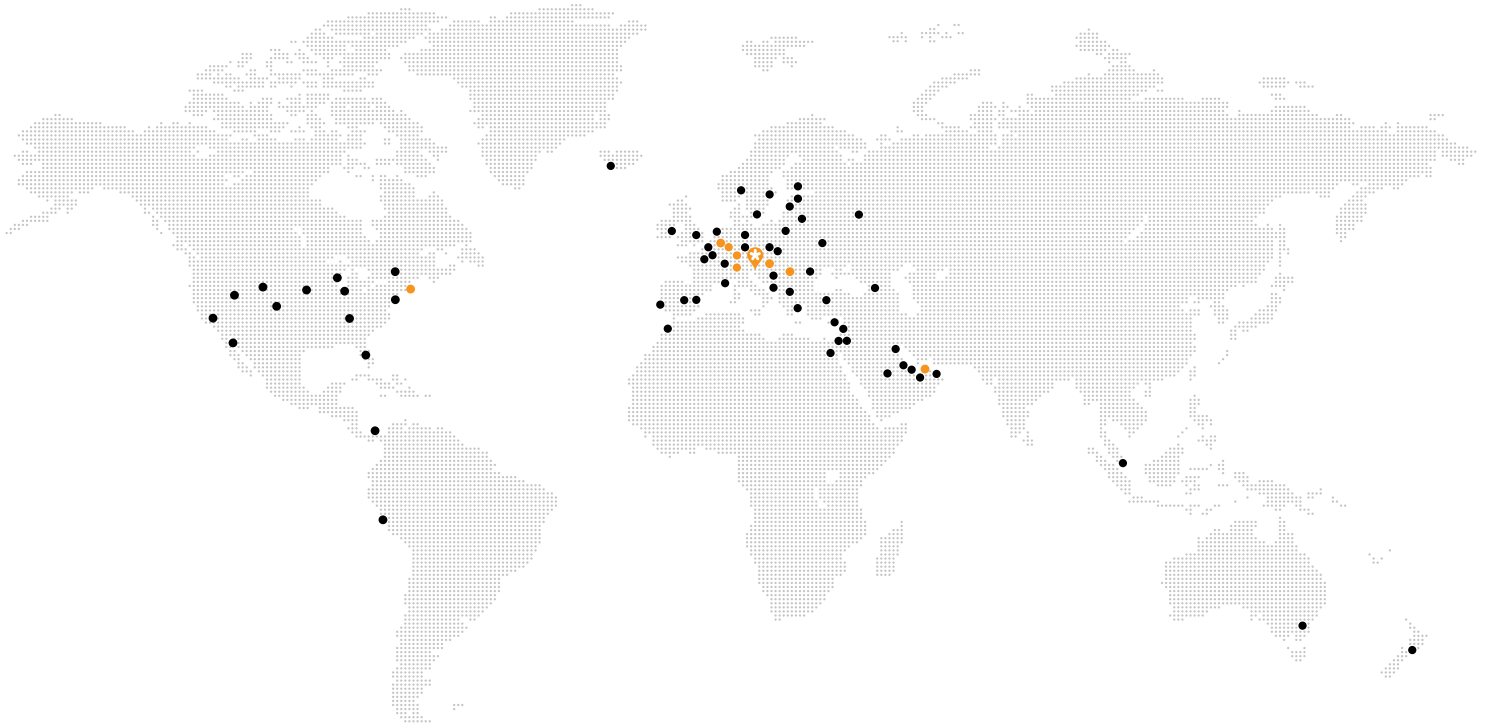

Headquarters

Intra lighting d.o.o.
Vrtojbenska cesta 50
5290 Šempeter pri Gorici,
Slovenija
T: +386 5 398 44 00
F: +386 5 398 44 16
E: info@intra-lighting.com
www.intra-lighting.com

Offices

CROATIA
Intra lighting d.o.o.
Ulica grada Vukovara 269d
10000 Zagreb
T: +385 1 6389 141
F: +385 1 6389 139
E: info.hr@intra-lighting.com

NETHERLANDS
Intra lighting Benelux B.V.
Gildenstraat 26
4143 HS Leerdam
T: +31 345 623 678
F: +31 345 633 688
E: info.nl@intra-lighting.com

ITALY
Intra Lighting S.r.l.
Via Adelaide Bono Cairoli 30
IT-20127 Milano
T: +39 02 9176 1234
M: +39 349 8010 347
E: info@intra-lighting.com

BOSNA AND HERZEGOVINA
Intra lighting d.o.o.
Hasana Brkića 30
71000 Sarajevo
T: +387 33 642 841
F: +387 33 642 841
E: info.ba@intra-lighting.com

NORTH AMERICA
Intra lighting US, LLC
227 W 29th Street, 12th Floor
New York, NY 10001
T: 215-918-4199
M: 215-388-1800
E: info.us@intra-lighting.com

GERMANY
Intra lighting Deutschland GmbH
Balanstrasse 73 Haus 24
DE-81541 Munchen
E: info@intra-lighting.com

SERBIA
Intra lighting d.o.o. Beograd
Jurija Gagarina 26v/III
11070 Novi Beograd
T: +381 11 269 8 476
F: +381 11 269 8 477
E: info.rs@intra-lighting.com

UNITED ARAB EMIRATES
Intra lighting Middle East
Office 5WB 241, Building
5WB
Dubai Airport Freezone, Dubai
T: +971 502426911
E: info@intra-lighting.com

Follow us on

V1-022022DE